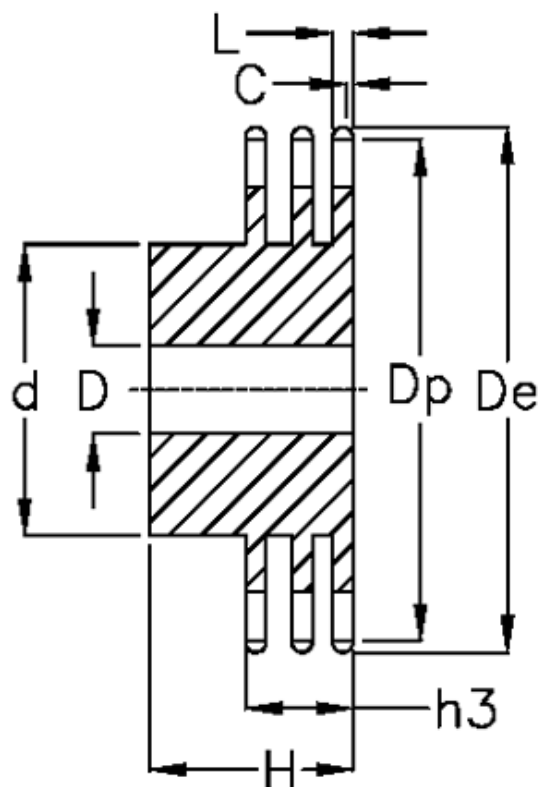

Article number: 616013011026

Description: Sprocket 28 B-3 Z=26 triplex
predrilled

Measures

C	= 5	h3	= 148
d	= *180	L	= 28.8
D	= $40 \pm 0,5$	Number of teeth	= 26
De	= 387		
Dp	= 368.77		
For chain size	= 1 3/4" x 1 1/4"		
For chain type	= 28 B-3		
H	= 180		